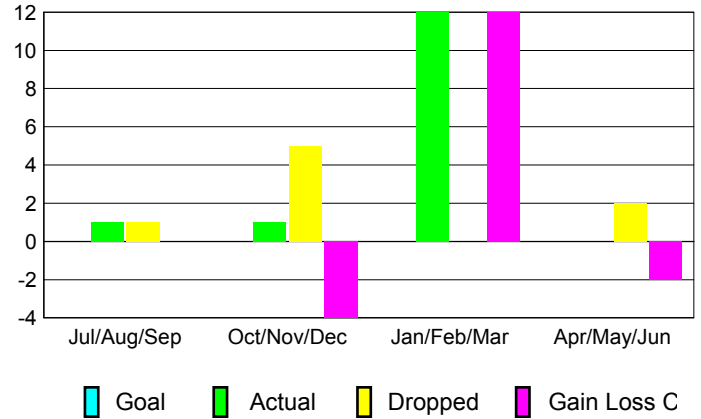

**Membership Gain/Loss 2012-2013**

GMT: **CARLOS JUSTINIANO**

Location: **ST LUCIA WEST INDIES**

GMT CA: **3**

**CLUBS**

Month	New Club Goal	Actual New Clubs	Actual Dropped Clubs	Gain/Loss of Clubs
<b>2012-2013</b>				
Jul/Aug/Sep	0	0	0	0
Oct/Nov/Dec	0	0	0	0
Jan/Feb/Mar	0	0	0	0
Apr/May/June	0	0	0	0
<b>Totals</b>	<b>0</b>	<b>0</b>	<b>0</b>	<b>0</b>

**Club Results 2012-2013**

Goal, New, Dropped, Gain/Loss

**YTD Status Quo Clubs 2012-2013**

Status Quo Clubs Compared to Status Quo Members

**Club Gain/Loss 2012-2013**

**MEMBERSHIP**

Month	Net Memb Goal	Actual New Memb	Actual Dropped Memb	Gain/Loss of Memb
<b>2012-2013</b>				
Jul/Aug/Sep	0	1	1	0
Oct/Nov/Dec	0	1	5	-4
Jan/Feb/Mar	0	12	0	12
Apr/May/June	0	0	2	-2
<b>Totals</b>	<b>0</b>	<b>14</b>	<b>8</b>	<b>6</b>

**Membership Results 2012-2013**

Goal, New, Dropped, Gain/Loss

**Gender Comparison 2012-2013**

**Membership Gain/Loss 2012-2013**

GMT: **CARLOS JUSTINIANO**

Location: **ST VINCENT**

GMT CA: **3**

**CLUBS**