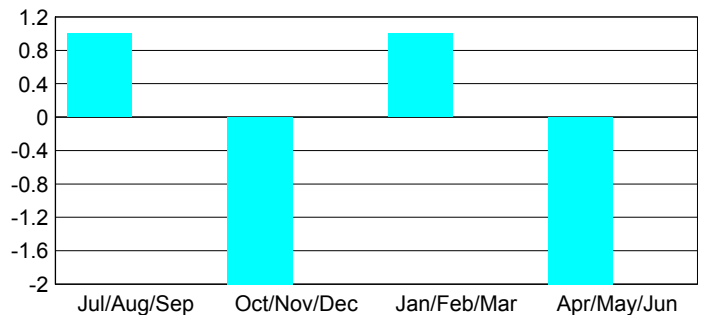

**Membership Results 2012-2013**

Goal, New, Dropped, Gain/Loss

**Gender Comparison 2012-2013**

**Membership Gain/Loss 2012-2013**

GMT: **CARLOS JUSTINIANO**

Location: **ST. MARTIN**

GMT CA: **3**

**CLUBS**