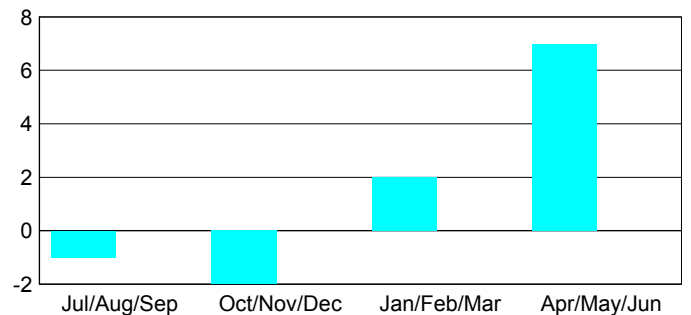

**Club Results 2012-2013**

Goal, New, Dropped, Gain/Loss

**YTD Status Quo Clubs 2012-2013**

Status Quo Clubs Compared to Status Quo Members

**Club Gain/Loss 2012-2013**

**MEMBERSHIP**

Month	Net Memb Goal	Actual New Memb	Actual Dropped Memb	Gain/Loss of Memb
<b>2012-2013</b>				
Jul/Aug/Sep	0	1	2	-1
Oct/Nov/Dec	0	4	6	-2
Jan/Feb/Mar	0	3	1	2
Apr/May/Jun	0	8	1	7
<b>Totals</b>	<b>0</b>	<b>16</b>	<b>10</b>	<b>6</b>

**Membership Results 2012-2013**

Goal, New, Dropped, Gain/Loss

**Gender Comparison 2012-2013**

**Membership Gain/Loss 2012-2013**

GMT: **CARLOS JUSTINIANO**

Location: **DOMINICA WEST INDIES**

GMT CA: **3**

**CLUBS**

Month	New Club Goal	Actual New Clubs	Actual Dropped Clubs	Gain/Loss of Clubs
<b>2012-2013</b>				
Jul/Aug/Sep	0	0	0	0
Oct/Nov/Dec	0	0	0	0
Jan/Feb/Mar	0	0	0	0
Apr/May/Jun	0	0	0	0
<b>Totals</b>	<b>0</b>	<b>0</b>	<b>0</b>	<b>0</b>