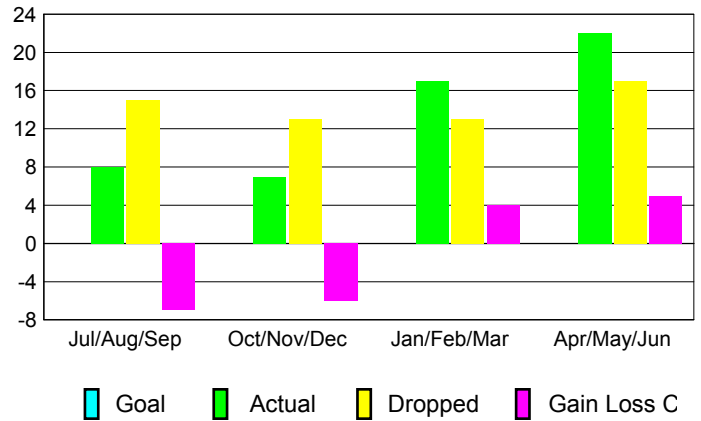

Membership Results 2012-2013

Goal, New, Dropped, Gain/Loss