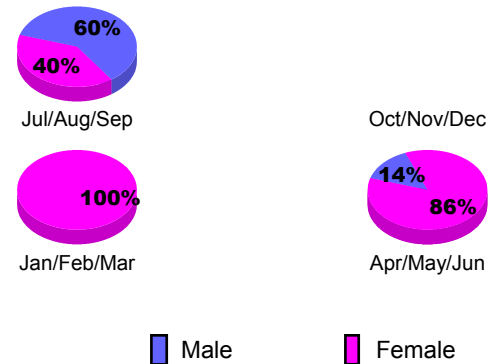

Gender Comparison 2012-2013