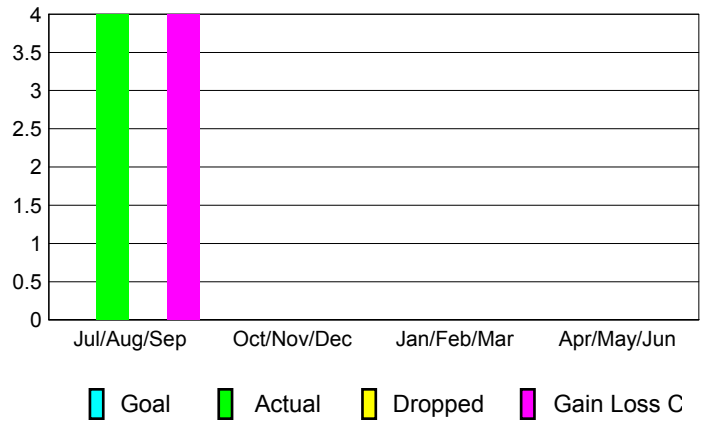

Month	New Club Goal	Actual New Clubs	Actual Dropped Clubs	Gain/Loss of Clubs
<b>2012-2013</b>				
Jul/Aug/Sep	0	0	0	0
Oct/Nov/Dec	0	0	0	0
Jan/Feb/Mar	0	0	0	0
Apr/May/Jun	0	0	0	0
<b>Totals</b>	<b>0</b>	<b>0</b>	<b>0</b>	<b>0</b>

**Club Results 2012-2013**

Goal, New, Dropped, Gain/Loss

**MEMBERSHIP**

Month	Net Memb Goal	Actual New Memb	Actual Dropped Memb	Gain/Loss of Memb
<b>2012-2013</b>				
Jul/Aug/Sep	0	4	0	4
Oct/Nov/Dec	0	0	0	0
Jan/Feb/Mar	0	0	0	0
Apr/May/Jun	0	0	0	0
<b>Totals</b>	<b>0</b>	<b>4</b>	<b>0</b>	<b>4</b>

**Membership Results 2012-2013**

Goal, New, Dropped, Gain/Loss

**YTD Status Quo Clubs 2012-2013**

Status Quo Clubs Compared to Status Quo Members

**Gender Comparison 2012-2013**

**Club Gain/Loss 2012-2013**