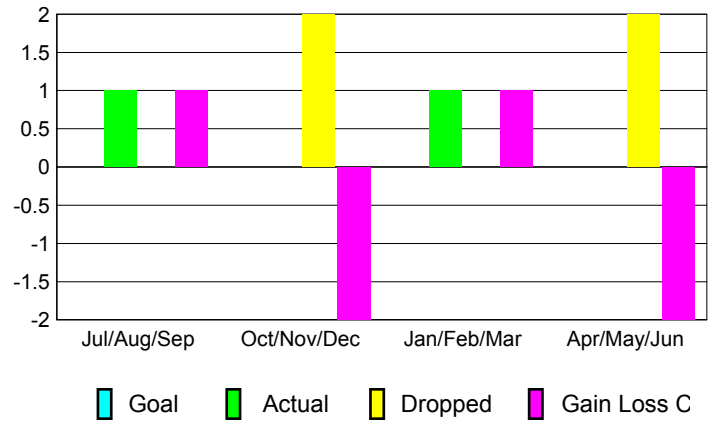

Month	New Club Goal	Actual New Clubs	Actual Dropped Clubs	Gain/Loss of Clubs
<b>2012-2013</b>				
Jul/Aug/Sep	0	0	0	0
Oct/Nov/Dec	0	0	0	0
Jan/Feb/Mar	0	0	0	0
Apr/May/Jun	0	0	0	0
<b>Totals</b>	<b>0</b>	<b>0</b>	<b>0</b>	<b>0</b>

**Club Results 2012-2013**

Goal, New, Dropped, Gain/Loss

**YTD Status Quo Clubs 2012-2013**

Status Quo Clubs Compared to Status Quo Members

**Club Gain/Loss 2012-2013**

**MEMBERSHIP**

Month	Net Memb Goal	Actual New Memb	Actual Dropped Memb	Gain/Loss of Memb
<b>2012-2013</b>				
Jul/Aug/Sep	0	1	0	1
Oct/Nov/Dec	0	0	2	-2
Jan/Feb/Mar	0	1	0	1
Apr/May/Jun	0	0	2	-2
<b>Totals</b>	<b>0</b>	<b>2</b>	<b>4</b>	<b>-2</b>

**Membership Results 2012-2013**

Goal, New, Dropped, Gain/Loss

**Gender Comparison 2012-2013**

**Membership Gain/Loss 2012-2013**

GMT: **CARLOS JUSTINIANO**

Location: **ST. MARTIN**

GMT CA: **3**

**CLUBS**