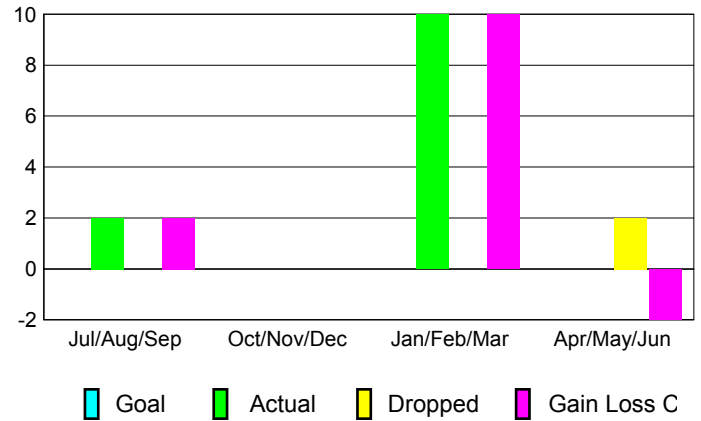

Month	New Club Goal	Actual New Clubs	Actual Dropped Clubs	Gain/Loss of Clubs
<b>2012-2013</b>				
Jul/Aug/Sep	0	0	0	0
Oct/Nov/Dec	0	0	0	0
Jan/Feb/Mar	0	0	0	0
Apr/May/Jun	0	0	0	0
<b>Totals</b>	<b>0</b>	<b>0</b>	<b>0</b>	<b>0</b>

**Club Results 2012-2013**

Goal, New, Dropped, Gain/Loss

**YTD Status Quo Clubs 2012-2013**

Status Quo Clubs Compared to Status Quo Members

**Club Gain/Loss 2012-2013**

**MEMBERSHIP**

Month	Net Memb Goal	Actual New Memb	Actual Dropped Memb	Gain/Loss of Memb
<b>2012-2013</b>				
Jul/Aug/Sep	0	2	0	2
Oct/Nov/Dec	0	0	0	0
Jan/Feb/Mar	0	10	0	10
Apr/May/Jun	0	0	2	-2
<b>Totals</b>	<b>0</b>	<b>12</b>	<b>2</b>	<b>10</b>

**Membership Results 2012-2013**

Goal, New, Dropped, Gain/Loss

**Gender Comparison 2012-2013**

**Membership Gain/Loss 2012-2013**

GMT: **CARLOS JUSTINIANO**

Location: **ST CHRISTOPHER NEVIS**

GMT CA: **3**

**CLUBS**