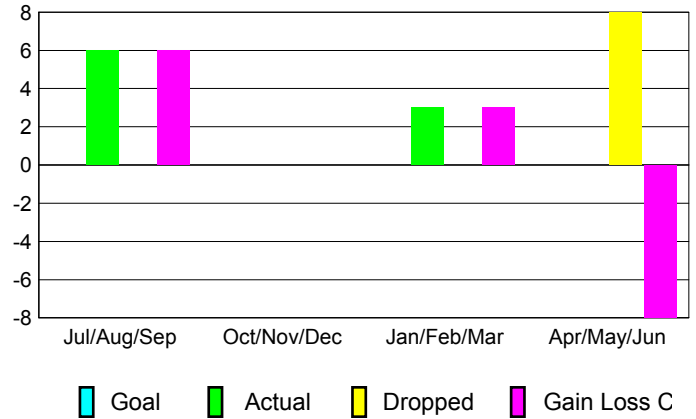

Month	New Club Goal	Actual New Clubs	Actual Dropped Clubs	Gain/Loss of Clubs
<b>2012-2013</b>				
Jul/Aug/Sep	0	0	0	0
Oct/Nov/Dec	0	0	0	0
Jan/Feb/Mar	0	0	0	0
Apr/May/Jun	0	0	0	0
<b>Totals</b>	<b>0</b>	<b>0</b>	<b>0</b>	<b>0</b>

**Club Results 2012-2013**

Goal, New, Dropped, Gain/Loss

**MEMBERSHIP**

Month	Net Memb Goal	Actual New Memb	Actual Dropped Memb	Gain/Loss of Memb
<b>2012-2013</b>				
Jul/Aug/Sep	0	6	0	6
Oct/Nov/Dec	0	0	0	0
Jan/Feb/Mar	0	3	0	3
Apr/May/Jun	0	0	8	-8
<b>Totals</b>	<b>0</b>	<b>9</b>	<b>8</b>	<b>1</b>

**Membership Results 2012-2013**

Goal, New, Dropped, Gain/Loss

**YTD Status Quo Clubs 2012-2013**

Status Quo Clubs Compared to Status Quo Members

**Gender Comparison 2012-2013**

**Club Gain/Loss 2012-2013**