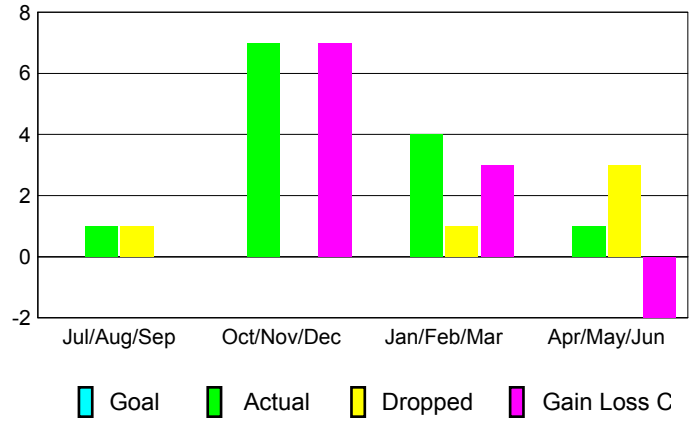

Month	New Club Goal	Actual New Clubs	Actual Dropped Clubs	Gain/Loss of Clubs
<b>2012-2013</b>				
Jul/Aug/Sep	0	0	0	0
Oct/Nov/Dec	0	0	0	0
Jan/Feb/Mar	0	0	0	0
Apr/May/Jun	0	0	0	0
<b>Totals</b>	<b>0</b>	<b>0</b>	<b>0</b>	<b>0</b>

**Club Results 2012-2013**

Goal, New, Dropped, Gain/Loss

**YTD Status Quo Clubs 2012-2013**

Status Quo Clubs Compared to Status Quo Members

**Club Gain/Loss 2012-2013**

**MEMBERSHIP**

Month	Net Memb Goal	Actual New Memb	Actual Dropped Memb	Gain/Loss of Memb
<b>2012-2013</b>				
Jul/Aug/Sep	0	1	1	0
Oct/Nov/Dec	0	7	0	7
Jan/Feb/Mar	0	4	1	3
Apr/May/Jun	0	1	3	-2
<b>Totals</b>	<b>0</b>	<b>13</b>	<b>5</b>	<b>8</b>

**Membership Results 2012-2013**

Goal, New, Dropped, Gain/Loss

**Gender Comparison 2012-2013**

**Membership Gain/Loss 2012-2013**

GMT: **CARLOS JUSTINIANO**

Location: **BRITISH VIRGIN ISLS**

GMT CA: **3**

**CLUBS**