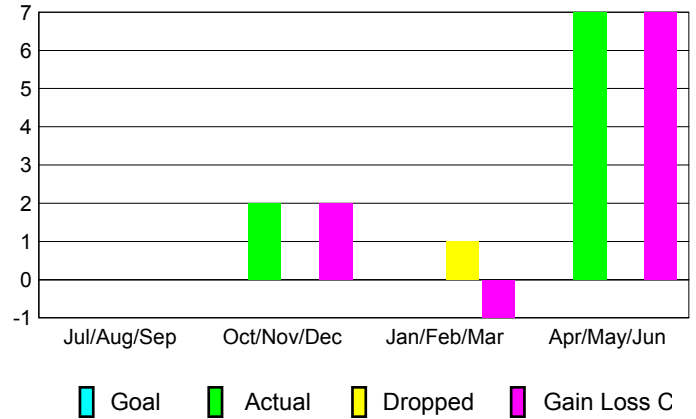

GMT: **CARLOS JUSTINIANO**

Location: **ANTIGUA AND BARBUDA**

GMT CA: **3**

**CLUBS**

Month	New Club Goal	Actual New Clubs	Actual Dropped Clubs	Gain/Loss of Clubs
<b>2012-2013</b>				
Jul/Aug/Sep	0	0	0	0
Oct/Nov/Dec	0	0	0	0
Jan/Feb/Mar	0	0	0	0
Apr/May/Jun	0	0	0	0
<b>Totals</b>	<b>0</b>	<b>0</b>	<b>0</b>	<b>0</b>

**Club Results 2012-2013**

Goal, New, Dropped, Gain/Loss

**YTD Status Quo Clubs 2012-2013**

Status Quo Clubs Compared to Status Quo Members

**Club Gain/Loss 2012-2013**

**MEMBERSHIP**

Month	Net Memb Goal	Actual New Memb	Actual Dropped Memb	Gain/Loss of Memb
<b>2012-2013</b>				
Jul/Aug/Sep	0	0	0	0
Oct/Nov/Dec	0	2	0	2
Jan/Feb/Mar	0	0	1	-1
Apr/May/Jun	0	7	0	7
<b>Totals</b>	<b>0</b>	<b>9</b>	<b>1</b>	<b>8</b>

**Membership Results 2012-2013**

Goal, New, Dropped, Gain/Loss

**Gender Comparison 2012-2013**

**Membership Gain/Loss 2012-2013**

GMT: **CARLOS JUSTINIANO**

Location: **BARBADOS WEST INDIES**

GMT CA: **3**

**CLUBS**