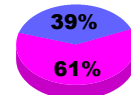

Gender Comparison 2012-2013