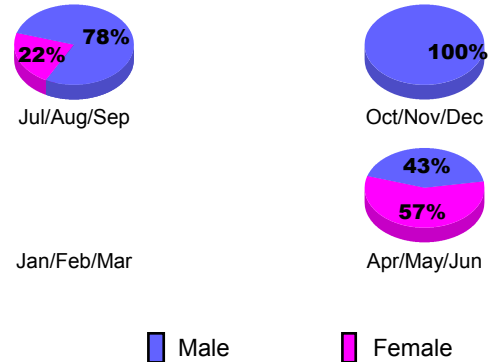

Gender Comparison 2012-2013