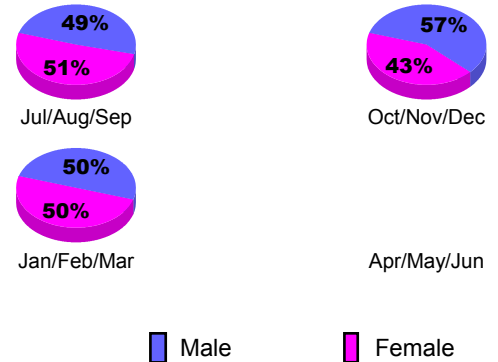

Gender Comparison 2012-2013