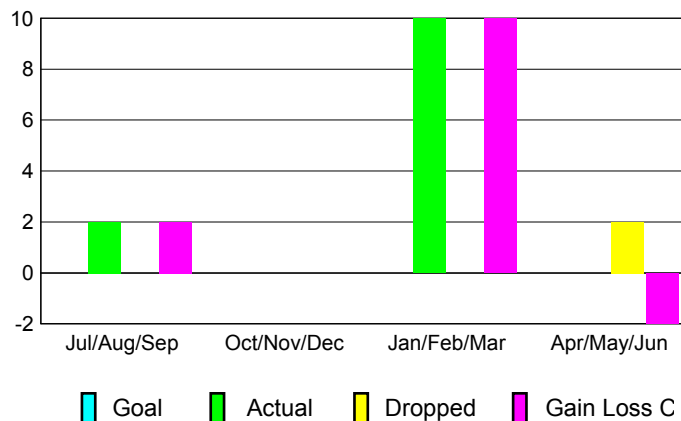

Membership Results 2012-2013

Goal, New, Dropped, Gain/Loss