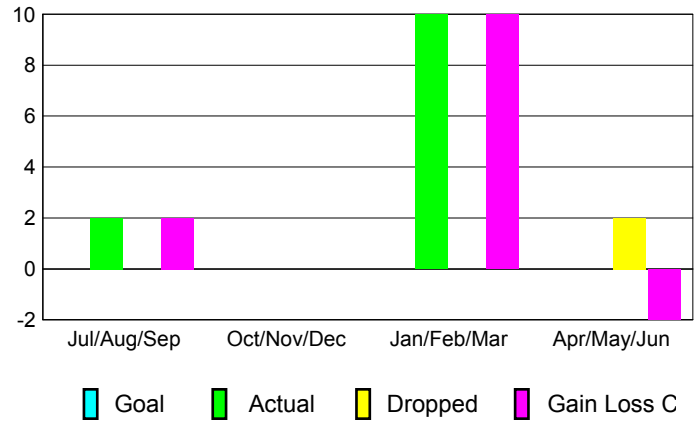

**Membership Results 2012-2013**

Goal, New, Dropped, Gain/Loss

**YTD Status Quo Clubs 2012-2013**

Status Quo Clubs Compared to Status Quo Members

**Gender Comparison 2012-2013**

**Club Gain/Loss 2012-2013**

**Membership Gain/Loss 2012-2013**

GMT: **CARLOS JUSTINIANO**

Location: **NETH ANTILLES**

GMT CA: **3**

**CLUBS**

Month	New Club Goal	Actual New Clubs	Actual Dropped Clubs	Gain/Loss of Clubs
<b>2012-2013</b>				
Jul/Aug/Sep	0	0	0	0
Oct/Nov/Dec	0	0	0	0
Jan/Feb/Mar	0	0	0	0
Apr/May/Jun	0	0	0	0
<b>Totals</b>	<b>0</b>	<b>0</b>	<b>0</b>	<b>0</b>

**Club Results 2012-2013**

Goal, New, Dropped, Gain/Loss

**YTD Status Quo Clubs 2012-2013**

Status Quo Clubs Compared to Status Quo Members

**Club Gain/Loss 2012-2013**

**MEMBERSHIP**

Month	Net Memb Goal	Actual New Memb	Actual Dropped Memb	Gain/Loss of Memb
<b>2012-2013</b>				
Jul/Aug/Sep	0	2	0	2
Oct/Nov/Dec	0	0	0	0
Jan/Feb/Mar	0	10	0	10
Apr/May/Jun	0	0	2	-2
<b>Totals</b>	<b>0</b>	<b>12</b>	<b>2</b>	<b>10</b>

**Membership Results 2012-2013**

Goal, New, Dropped, Gain/Loss

**Gender Comparison 2012-2013**

**Membership Gain/Loss 2012-2013**

GMT: **CARLOS JUSTINIANO**

Location: **Sint Mrtn Neth Antil**

GMT CA: **3**

**CLUBS**