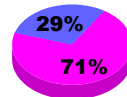

Gender Comparison 2012-2013