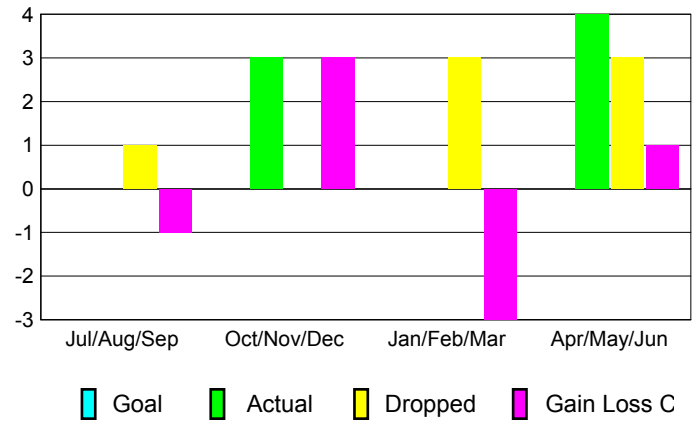

GMT: **CARLOS JUSTINIANO**

Location: **U S VIRGIN ISLANDS**

GMT CA: **3**

**CLUBS**

Month	New Club Goal	Actual New Clubs	Actual Dropped Clubs	Gain/Loss of Clubs
<b>2012-2013</b>				
Jul/Aug/Sep	0	0	0	0
Oct/Nov/Dec	0	0	0	0
Jan/Feb/Mar	0	0	0	0
Apr/May/Jun	0	0	0	0
<b>Totals</b>	<b>0</b>	<b>0</b>	<b>0</b>	<b>0</b>

**Club Results 2012-2013**

Goal, New, Dropped, Gain/Loss

**YTD Status Quo Clubs 2012-2013**

Status Quo Clubs Compared to Status Quo Members

**Club Gain/Loss 2012-2013**

**MEMBERSHIP**

Month	Net Memb Goal	Actual New Memb	Actual Dropped Memb	Gain/Loss of Memb
<b>2012-2013</b>				
Jul/Aug/Sep	0	0	1	-1
Oct/Nov/Dec	0	3	0	3
Jan/Feb/Mar	0	0	3	-3
Apr/May/Jun	0	4	3	1
<b>Totals</b>	<b>0</b>	<b>7</b>	<b>7</b>	<b>0</b>

**Membership Results 2012-2013**

Goal, New, Dropped, Gain/Loss

**Gender Comparison 2012-2013**

**Membership Gain/Loss 2012-2013**