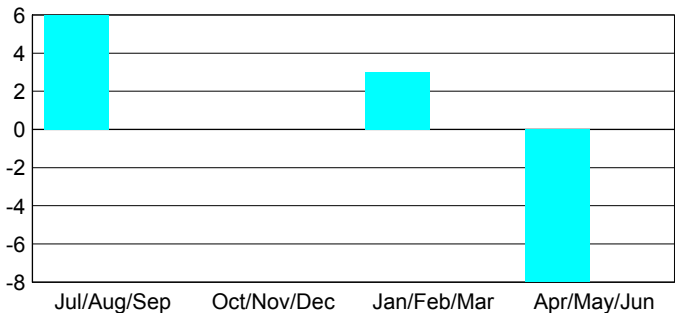

Membership Gain/Loss 2012-2013