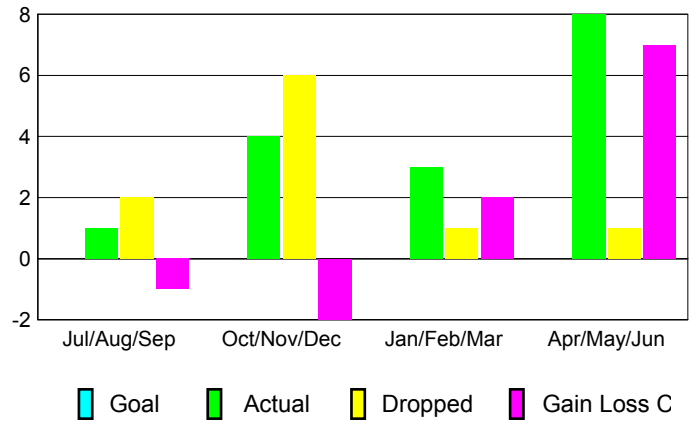

Membership Results 2012-2013

Goal, New, Dropped, Gain/Loss