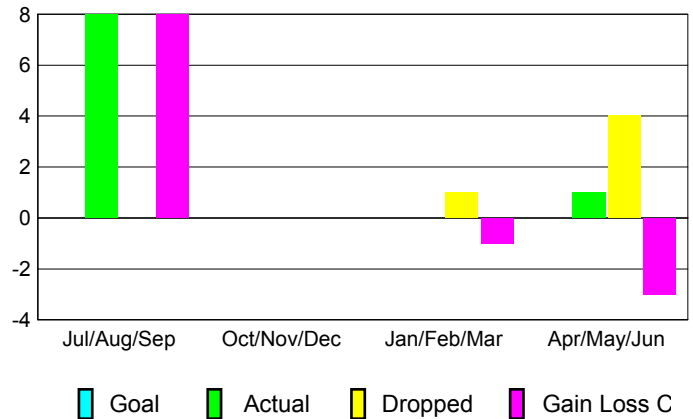

Membership Results 2012-2013

Goal, New, Dropped, Gain/Loss

Gender Comparison 2012-2013